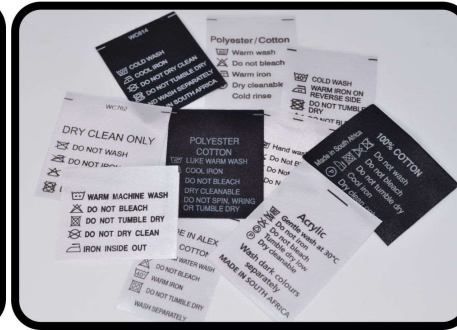

Flat cut ~ Polyester satin labels

Flat cut or Uncut ~ 100% Cotton labels

Generic washcare labels ~ Polyester satin

Labels

- These labels are fully washable printed and finished with heat or ultrasonic cut to prevent fraying
- We can do flat, looped, satin and woven labels
- Minimum 500 labels